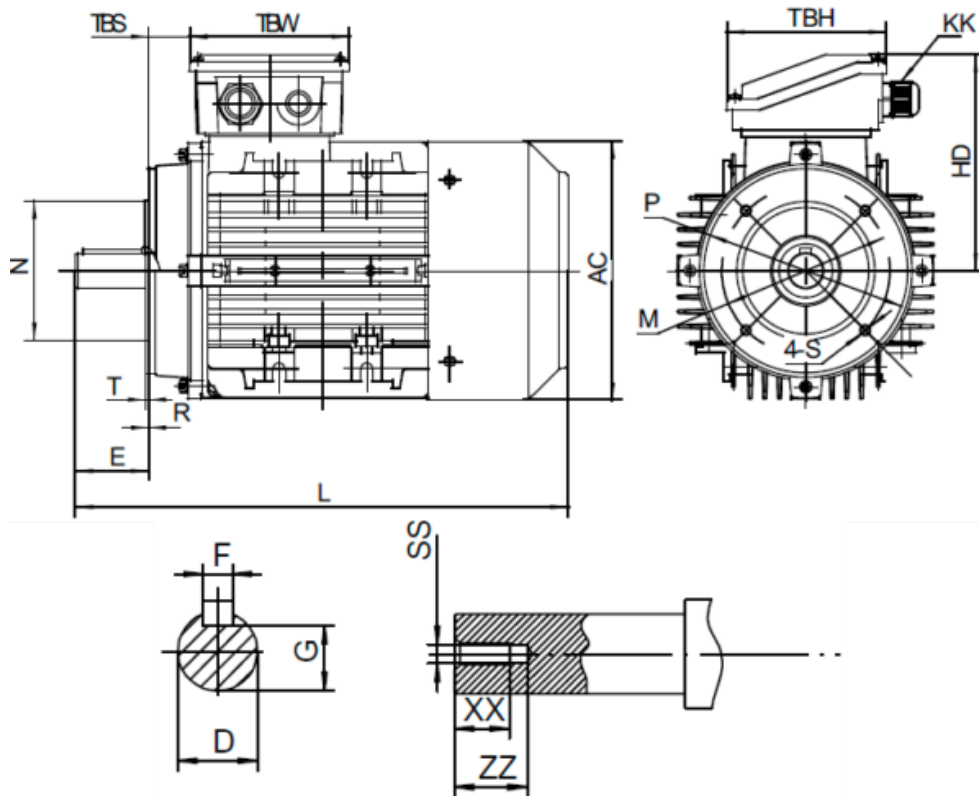

Data Sheet

Article number: 25160001821540

Description: Kleedrive T2A 631-2 0.18kw 2800 rpm UL/CSA
3x230/400V 50HZ IP55 B14 PTO

Measures

AA = 124	L = 215	TBH = 98
AC = Ø122	M = Ø75	TBS = 10
AD = 170	N = Ø60	TBW = 98
D = Ø11	P = Ø90	XX = 10
E = 23	R = 0	ZZ = 14
F = 4	S = M5	
G = 8.5	SS = M4	
HD = 107	T = 2.5	